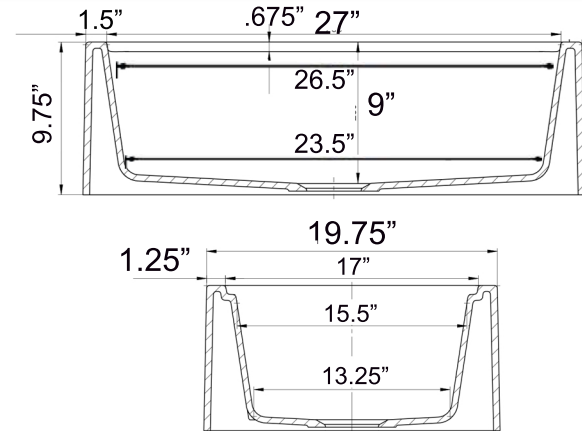

Rockport Collection

Premium Granite Composite Farmhouse Apron Sink
 Workstation with included Cutting Board/Drain/Flange/Roll up Mat

MODEL:
PR3020-APS-BL

Overall Dimensions	Interior Bowl Opening	Apron Height	Bowl Depth	Drain Dimensions
29.75" x 19.75" x 9.75"	27" x 17" top edge 26.5" x 15.5" basin	9.75"	9"	3.5" - drain included

Features

- Apron or custom base cabinet required
- Reversible design - 2 corner radius options
- Stainless Steel Roll Up Mat (RUM165) included
- Wood Cutting board Included
- Due to sink thickness - may require an extended flange
- Material is sound absorbing and stain resistant
- Non-porous surface is hygienic and scratch resistant
- Inside basin is sloped for superior drainage
- included matching disposal flange and basket strainer