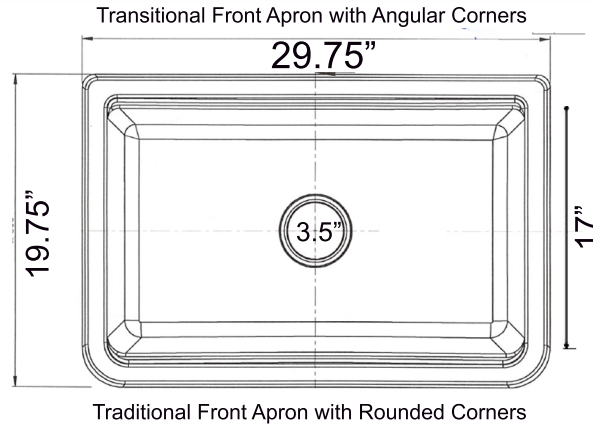

Rockport Collection

Premium Granite Composite Farmhouse Apron Sink
 Workstation with included Cutting Board/Drain/Flange/Roll up Mat

MODEL:
PR3020-APS-BL

Overall Dimensions	Interior Bowl Opening	Apron Height	Bowl Depth	Drain Dimensions
29.75" x 19.75" x 9.75"	27" x 17" top edge 26.5" x 15.5" basin	9.75"	9"	3.5" - drain included

Features

- Apron or custom base cabinet required
- Reversible design - 2 corner radius options
- Stainless Steel Roll Up Mat (RUM165) included
- Wood Cutting board Included
- Due to sink thickness - may require an extended flange
- Material is sound absorbing and stain resistant
- Non-porous surface is hygienic and scratch resistant
- Inside basin is sloped for superior drainage
- included matching disposal flange and basket strainer